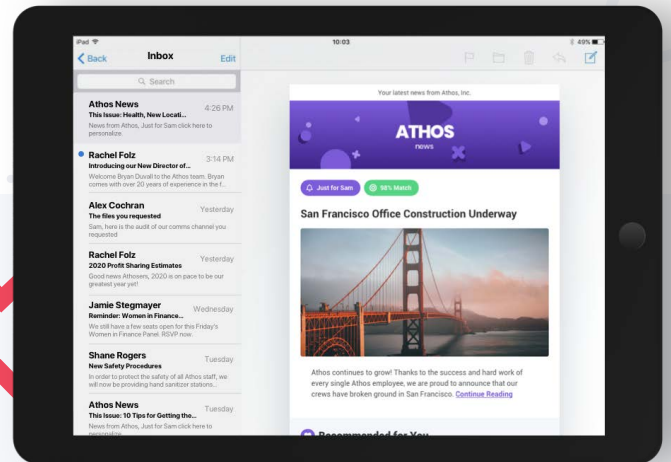

Email Blasts

✔ Email Analytics

With a click of a button, get real-time open rates, click-thru rates, track links and much more.

✔ Built for Internal Communications

Secure email white-listed for an internal environment. No, employees can't opt-out.

✔ Beautiful, Responsive Templates

With our drag and drop email builder, it's never been easier to send eye-popping branded messages that look consistent on every device.

Audience Manager

✔ Distribution Lists